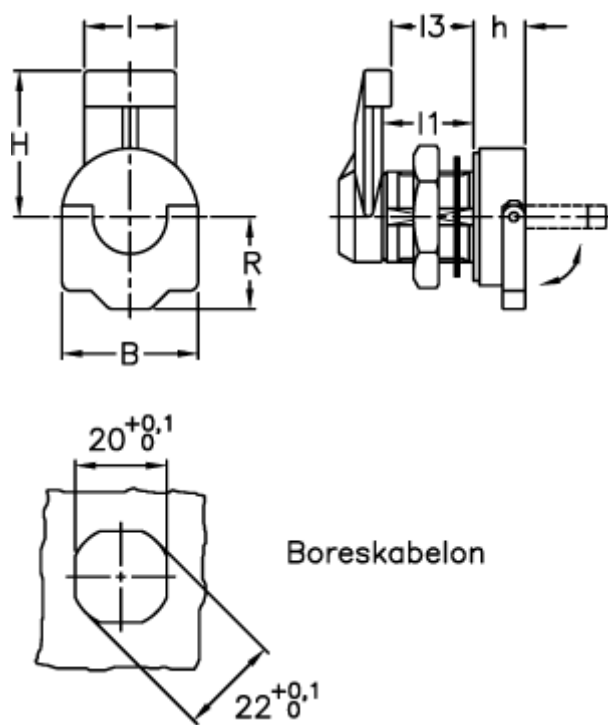

Article number: 2310421243

Description: E+G Latch w/fold-away key
CMT.32-18 AE-V0

Measures

B = 30

H = 32

h = 11

l = 20

l1 = 20

l3 = 18

R = 20